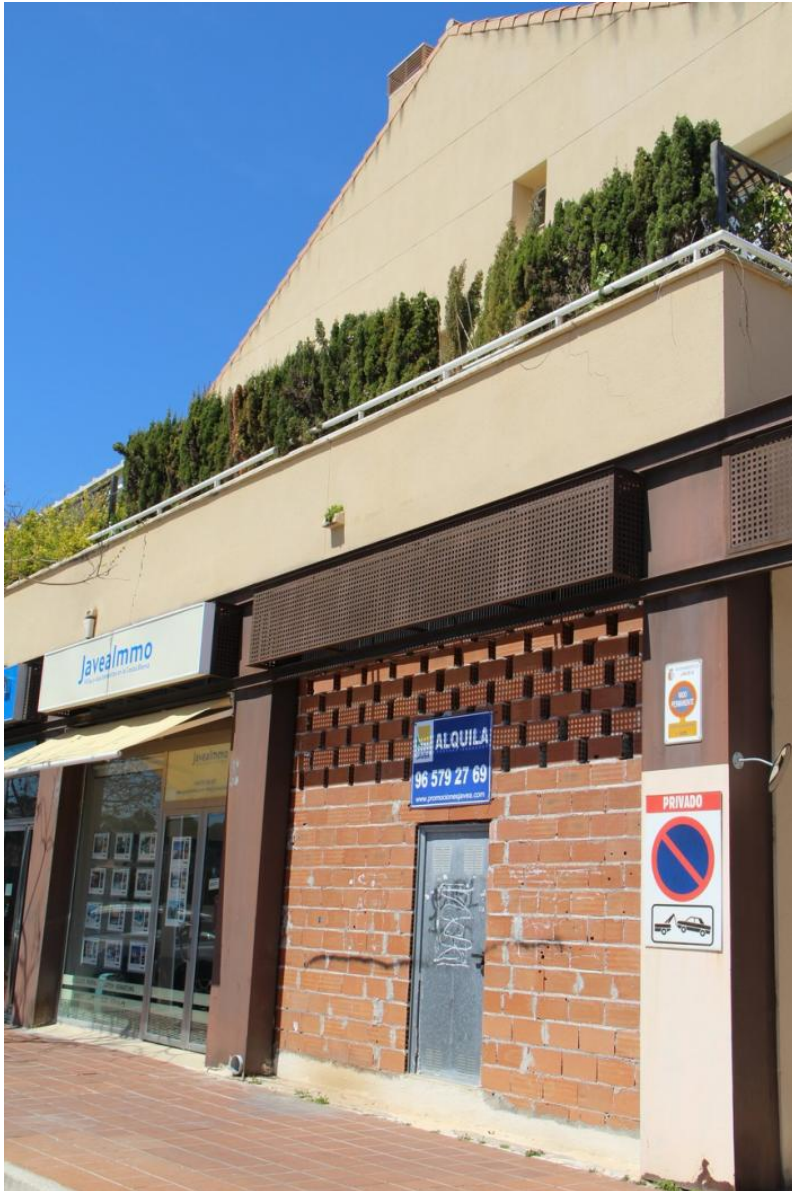

Commercial premises - ARENAL Jávea Rental price p/month €750

Tel: +34 96 579 27 69

Ref: PJ408DA

Ideally located premise at the Arenal.

This commercial premise at only a few meters from the Arenal Beach is a unique opportunity and definitely worth your visit!

Ideally located premise. Not much of these premises are available in the area and they even tend come onto the market more rarely.

**CALIFICACIÓN ENERGÉTICA
GLOBAL EMISIONES DE
DÍOXIDO DE CARBONO
[kgCO₂/m² año]**