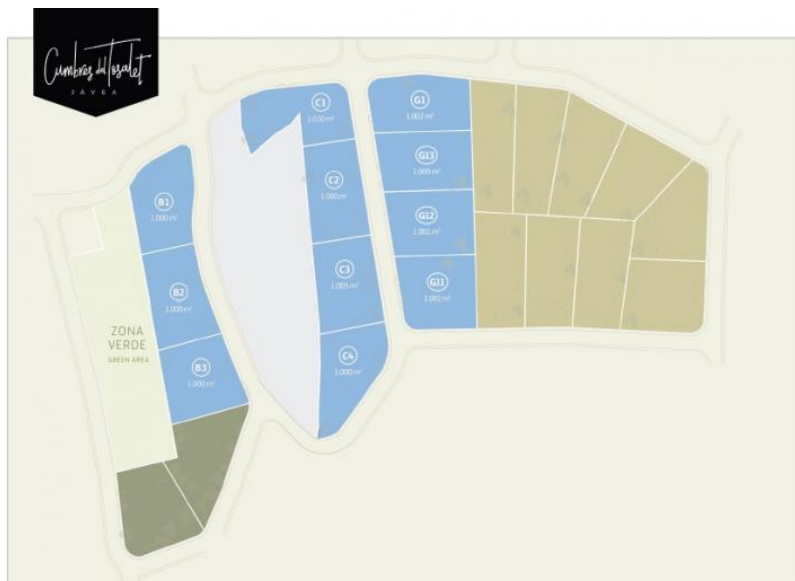

Plot - CAP MARTÍ Jávea € POA £ ;*

Tel: +34 96 579 27 69

Ref: PJ466DA

1000 m² 0 m²

Mountains views

Fantastic opportunity and available now!
Several plots at only 5 min from the Arenal Beach

Now for sale! Several plots in the quiet residential area of Cap Martí/Tosalet.

Plots with different orientations and different views, all with a minimum of 1.000m².

There is the option to buy just one or to buy a package of several plots. Available plots are marked in blue.

Don't hesitate to call in for more information!