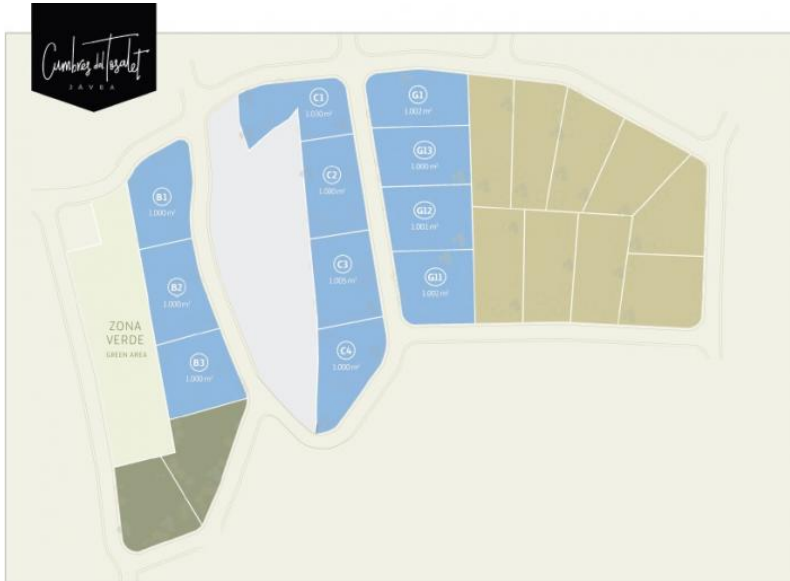

Plot - CAP MARTÍ Jávea € POA £ ;*

Tel: +34 96 579 27 69

Ref: PJ466DA

1000 m² 0 m²

Mountains views

Fantastic opportunity and available now!
Several plots at only 5 min from the Arenal Beach

Now for sale! Several plots in the quiet residential area of Cap Martí/Tosalet.

Plots with different orientations and different views, all with a minimum of 1.000m².

There is the option to buy just one or to buy a package of several plots. Available plots are marked in blue.

Don't hesitate to call in for more information!