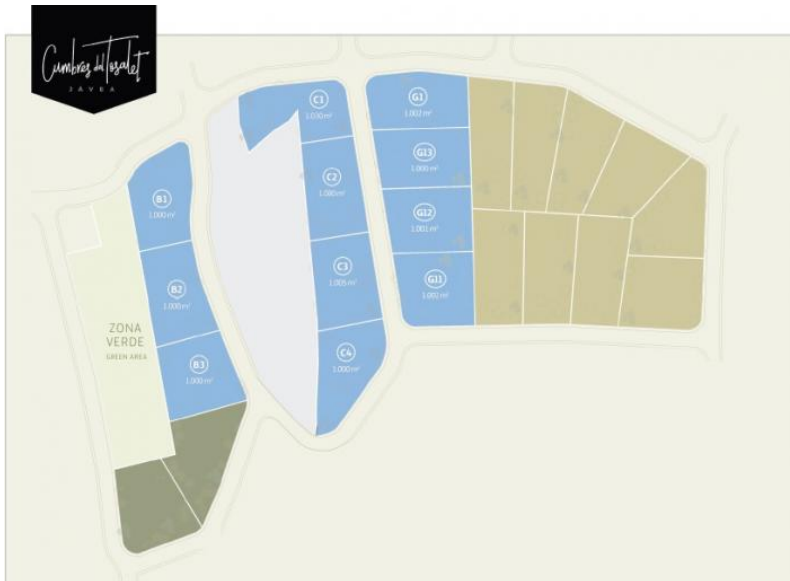

Plot - CAP MARTÍ Jávea € POA £ ;*

Tel: +34 96 579 27 69

Ref: PJ490DA

1000 m² 0 m²

Fantastic opportunity and available now!
Several plots at only 5 min from the Arenal Beach.

Now for sale! Several plots in the quiet residential area of Cap Martí/Tosalet.

Plots with different orientations and different views, all with a minimum of 1.000m².

There is the option to buy just one or to buy a package of several plots. Available plots are marked in blue.

Don't hesitate to call in for more information!