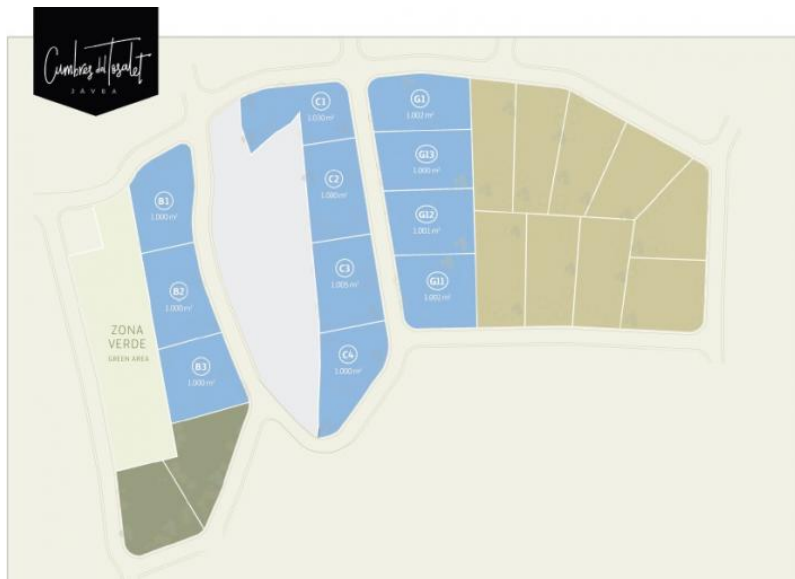

Plot - CAP MARTÍ Jávea €140,000

£120,971;*

Promociones
JAVEA

Tel: +34 96 579 27 69

Ref: PJ491DA

Fantastic opportunity and available now!
Several plots at only 5 min from the Arenal
Beach.

Now for sale! Several plots in the quiet residential area of Cap Martí/Tosalet.

Plots with different orientations and different views, all with a minimum of 1.000m2.

There is the option to buy just one or to buy a package of several plots. Available plots are marked in blue.

Don't hesitate to call in for more information!