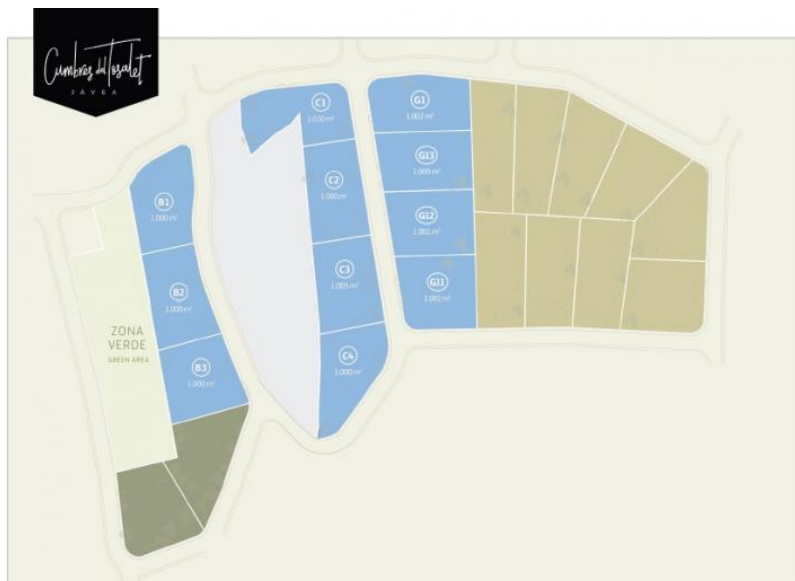

Plot - CAP MARTÍ Jávea € POA £ ;*

Promociones
JAVEA

Tel: +34 96 579 27 69

Ref: PJ492DA

 1030 m²  0 m²

Fantastic opportunity and available now!
Several plots at only 5 min from the Arenal
Beach.

Now for sale! Several plots in the quiet residential area of Cap Martí/Tosalet.

Plots with different orientations and different views, all with a minimum of 1.000m².

There is the option to buy just one or to buy a package of several plots. Available plots are marked in blue.

Don't hesitate to call in for more information!