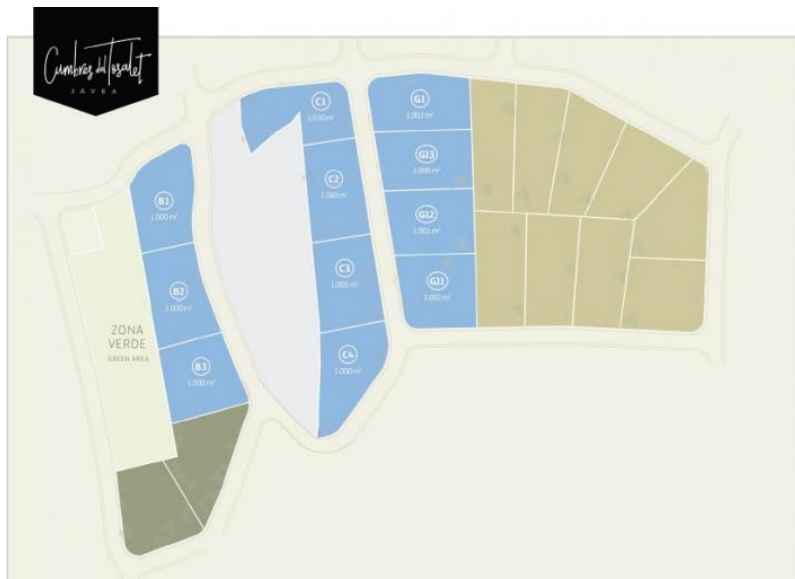

Plot - CAP MARTÍ Jávea €150,000

£129,612;*

Promociones
JAVEA

Tel: +34 96 579 27 69

Ref: PJ493DA

Fantastic opportunity and available now!
Several plots at only 5 min from the Arenal Beach.

Now for sale! Several plots in the quiet residential area of Cap Martí/Tosalet.

Plots with different orientations and different views, all with a minimum of 1.000m2.

There is the option to buy just one or to buy a package of several plots. Available plots are marked in blue.

Don't hesitate to call in for more information!