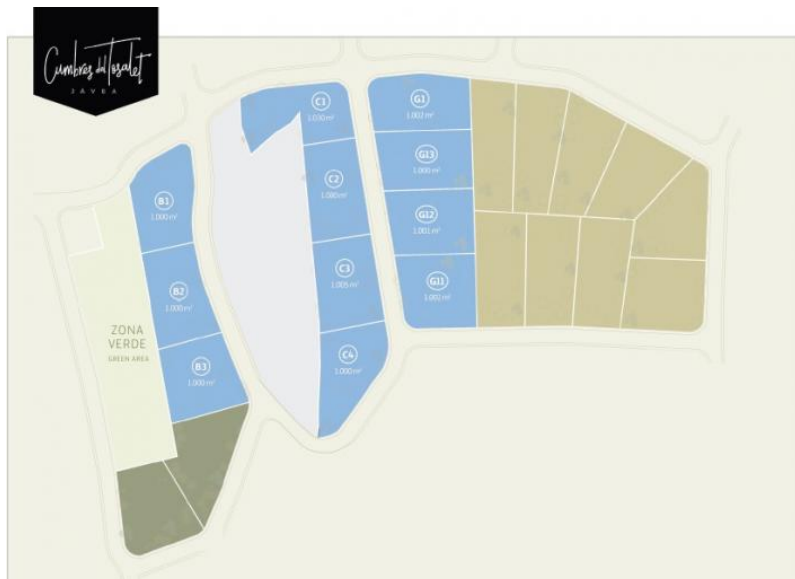

Plot - CAP MARTÍ Jávea €150,000

£129,612;*

Promociones
JAVEA

Tel: +34 96 579 27 69

Ref: PJ494DA

Fantastic opportunity and available now!
Several plots at only 5 min from the Arenal Beach.

Now for sale! Several plots in the quiet residential area of Cap Martí/Tosalet.

Plots with different orientations and different views, all with a minimum of 1.000m2.

There is the option to buy just one or to buy a package of several plots. Available plots are marked in blue.

Don't hesitate to call in for more information!