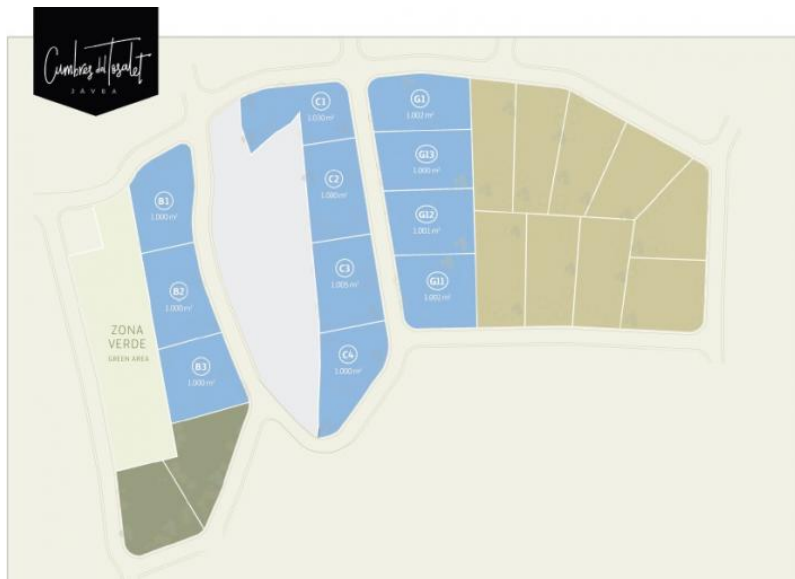

Plot - CAP MARTÍ Jávea €145,000

£123,069;*

Promociones
JAVEA

Tel: +34 96 579 27 69

Ref: PJ495DA

Fantastic opportunity and available now!
Several plots at only 5 min from the Arenal
Beach.

Now for sale! Several plots in the quiet residential area of Cap Martí/Tosalet.

Plots with different orientations and different views, all with a minimum of 1.000m2.

There is the option to buy just one or to buy a package of several plots. Available plots are marked in blue.

Don't hesitate to call in for more information!