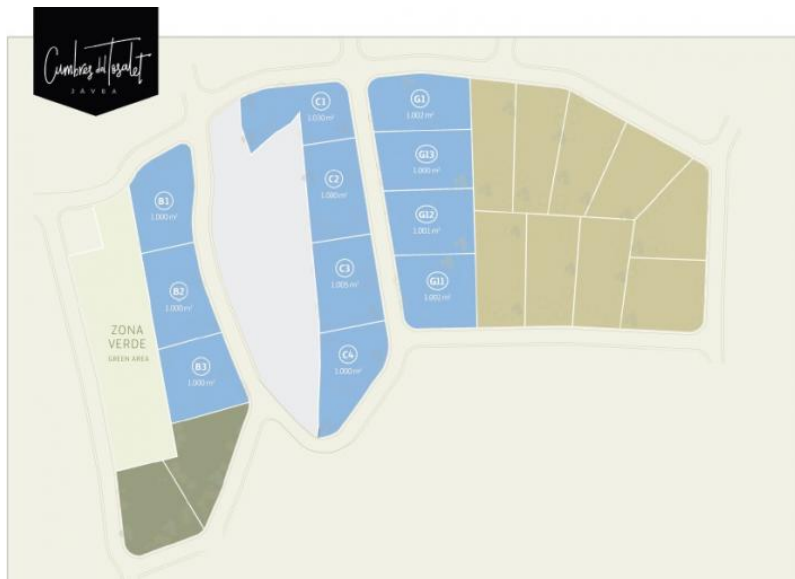

Plot - CAP MARTÍ Jávea €145,000

£125,292;*

Promociones
JAVEA

Tel: +34 96 579 27 69

Ref: PJ495DA

Fantastic opportunity and available now!
Several plots at only 5 min from the Arenal
Beach.

Now for sale! Several plots in the quiet residential area of Cap Martí/Tosalet.

Plots with different orientations and different views, all with a minimum of 1.000m2.

There is the option to buy just one or to buy a package of several plots. Available plots are marked in blue.

Don't hesitate to call in for more information!